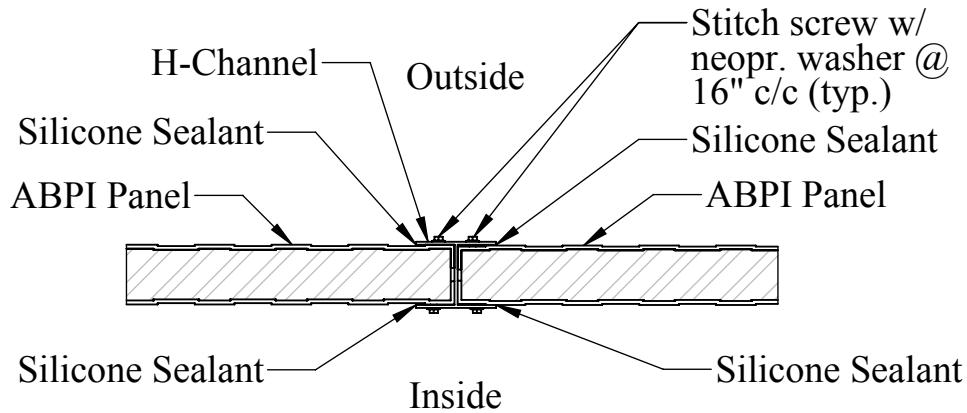

Utilidor Square Edge

Exploded View
Assembly Detail
Scale 1:5

A Better Panel Inc.
Box 6165
4006 - 60th Ave
Innisfail, AB
T4G 1S8
www.abetterpanel.com
ph: 403-227-4545
fax: 403-227-4535
toll free: 1-877-352-7979

	NAME	DATE
DRAWN	SD	Nov./12
CHECKED		
ENG APPR.		
MFG APPR.		
COMMENTS:		
DO NOT SCALE DRAWING		

SIZE	DWG. NO.	REV.
A	ABPI-SQE-1	
SCALE:1:1		SHEET 1 OF 1