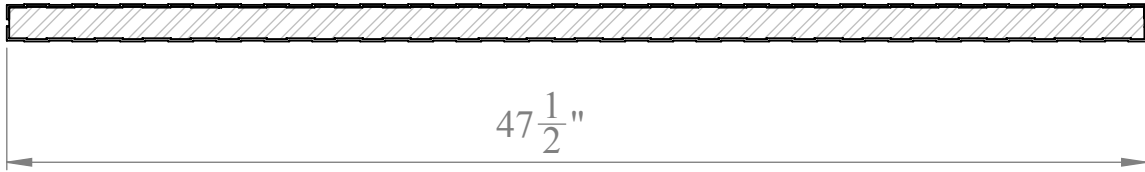

Utilidor Square Edge

Exploded View
Assembly Detail
Scale 1:5

A Better Panel Inc.
Box 6165
4006 - 60th Ave
Innisfail, AB
T4G 1S8
www.abetterpanel.com
ph: 403-227-4545
fax: 403-227-4535
toll free: 1-877-352-7979