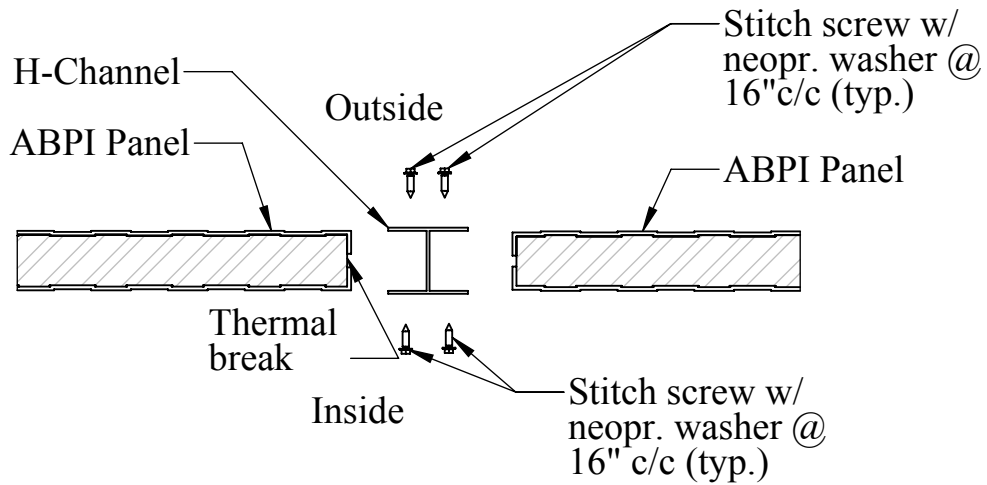

Utilidor Square Edge

Exploded View
Assembly Detail
Scale 1:5

A Better Panel Inc.
Box 6165
4006 - 60th Ave
Innisfail, AB
T4G 1S8
www.abetterpanel.com
ph: 403-227-4545
fax: 403-227-4535
toll free: 1-877-352-7979