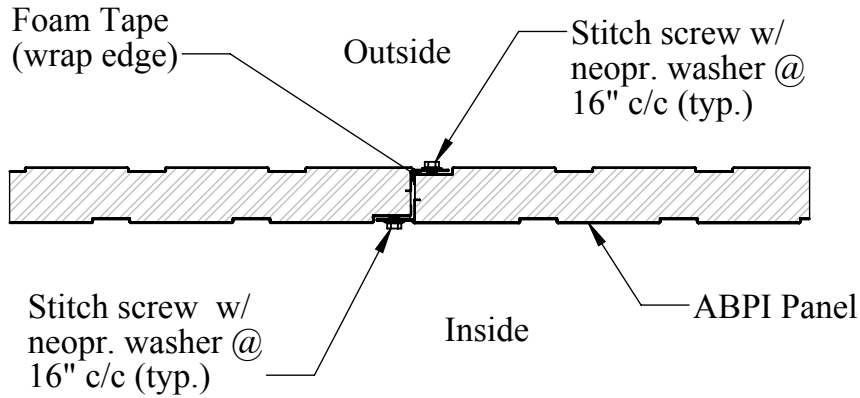

Utilidor Wall Panel Lap Joint

Exploded View

Assembly Detail
Scale 1:5