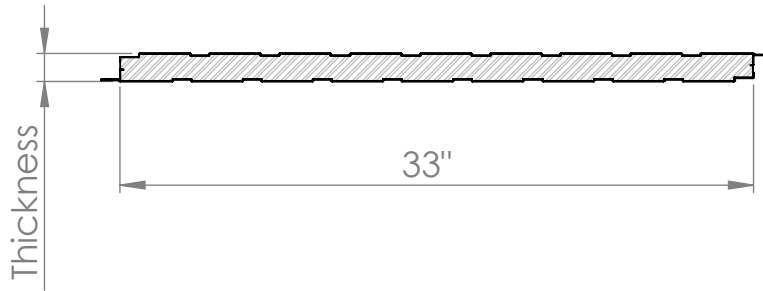

Utilidor Wall Panel Lap Joint

Exploded View

Assembly Detail
Scale 1:5

A Better Panel Inc.
Box 6165
4006 - 60th Ave
Innisfail, AB
T4G 1S8
www.abetterpanel.com
ph: 403-227-4545
fax: 403-227-4535
toll free: 1-877-352-7979

	NAME	DATE
DRAWN	SD	Nov./12
CHECKED		
ENG APPR.		
MFG APPR.		
COMMENTS:		
DO NOT SCALE DRAWING		

Utilidor Lap Joint

SIZE	DWG. NO.	REV.
A	ABPI-ULJ-1	
SCALE:1:1	SHEET 1 OF 1	