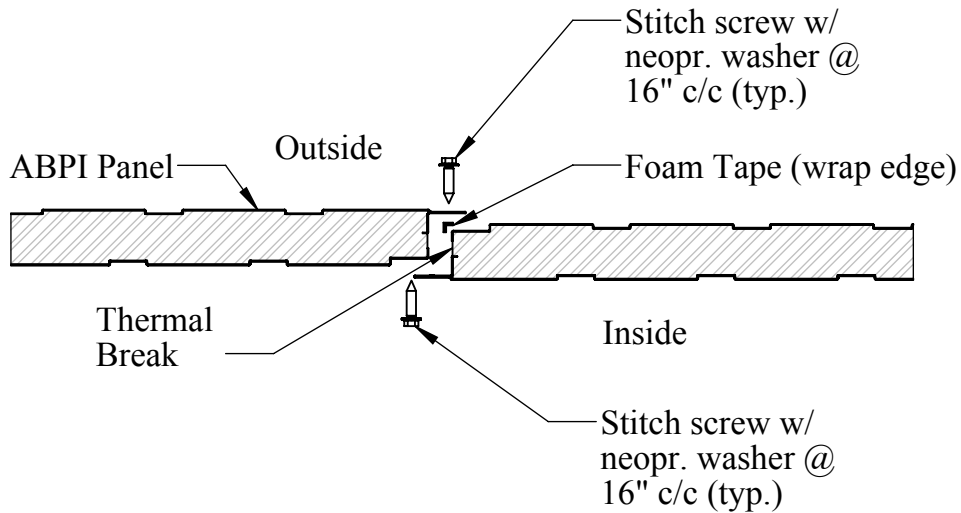

Utilidor Wall Panel Lap Joint

Exploded View

Assembly Detail
Scale 1:5